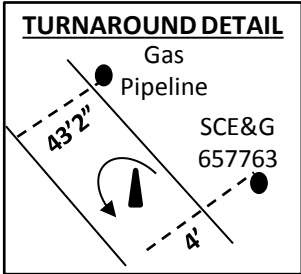

# Saluda Shoals Park 5k

Columbia, SC 29212

USATF Certificate SC16008KWL

Effective Aug. 19, 2016 to Dec. 31, 2026

Measured Aug 17, 2016 by Ken Lowden RunOnSC@yahoo.com

SALUDA SHOALS PARK EAST  
SPORTS COMPLEX

**NOTES & RESTRICTIONS**

1. Not to Scale.
2. Not all cross streets or trails are illustrated.
3. Except where otherwise noted course has been measured on the shortest possible route using full width of the road to within 18" of curbs and other defined edges.
4. Runners are restricted to pavement on Greenway Trail and run S of sewer access covers in gravel parking lot as illustrated.
5. CM = Course monitor required to confirm runners follow course as measured.

**ELEVATION**  
Start: 70 m  
Finish: 70 m  
Highest: 70 m  
Lowest: 55 m

S/F	21'8" E on Entrance road, 28'3" S of Ticket Booth building & 13'5" N of gate electric box.
1/2	3'2" S of SCE&G 657793
1	15' SW of SCE&G 657789
TA	At dog park in center of road, 4' NW of SCE&G 657763 & 43'2" SE of Gas Pipeline Marker
2	65'10" SE of third Sewer Access Cover after entering paved Greenway Trail
3	121' S of Fire Hydrant