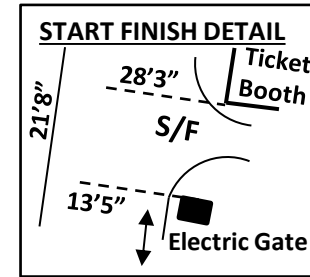

# Saluda Shoals Park 5k

Columbia, SC 29212

USATF Certificate SC16008KWL

Effective Aug. 19, 2016 to Dec. 31, 2026

Measured Aug 17, 2016 by Ken Lowden RunOnSC@yahoo.com

SALUDA SHOALS PARK EAST  
SPORTS COMPLEX

**NOTES & RESTRICTIONS**

1. Not to Scale.
2. Not all cross streets or trails are illustrated.
3. Except where otherwise noted course has been measured on the shortest possible route using full width of the road to within 18" of curbs and other defined edges.
4. Runners are restricted to pavement on Greenway Trail and run S of sewer access covers in gravel parking lot as illustrated.
5. CM = Course monitor required to confirm runners follow course as measured.

**ELEVATION**  
Start: 70 m  
Finish: 70 m  
Highest: 70 m  
Lowest: 55 m

S/F	21'8" E on Entrance road, 28'3" S of Ticket Booth building & 13'5" N of gate electric box.
1/2	3'2" S of SCE&G 657793
1	15' SW of SCE&G 657789
TA	At dog park in center of road, 4' NW of SCE&G 657763 & 43'2" SE of Gas Pipeline Marker
2	65'10" SE of third Sewer Access Cover after entering paved Greenway Trail
3	121' S of Fire Hydrant