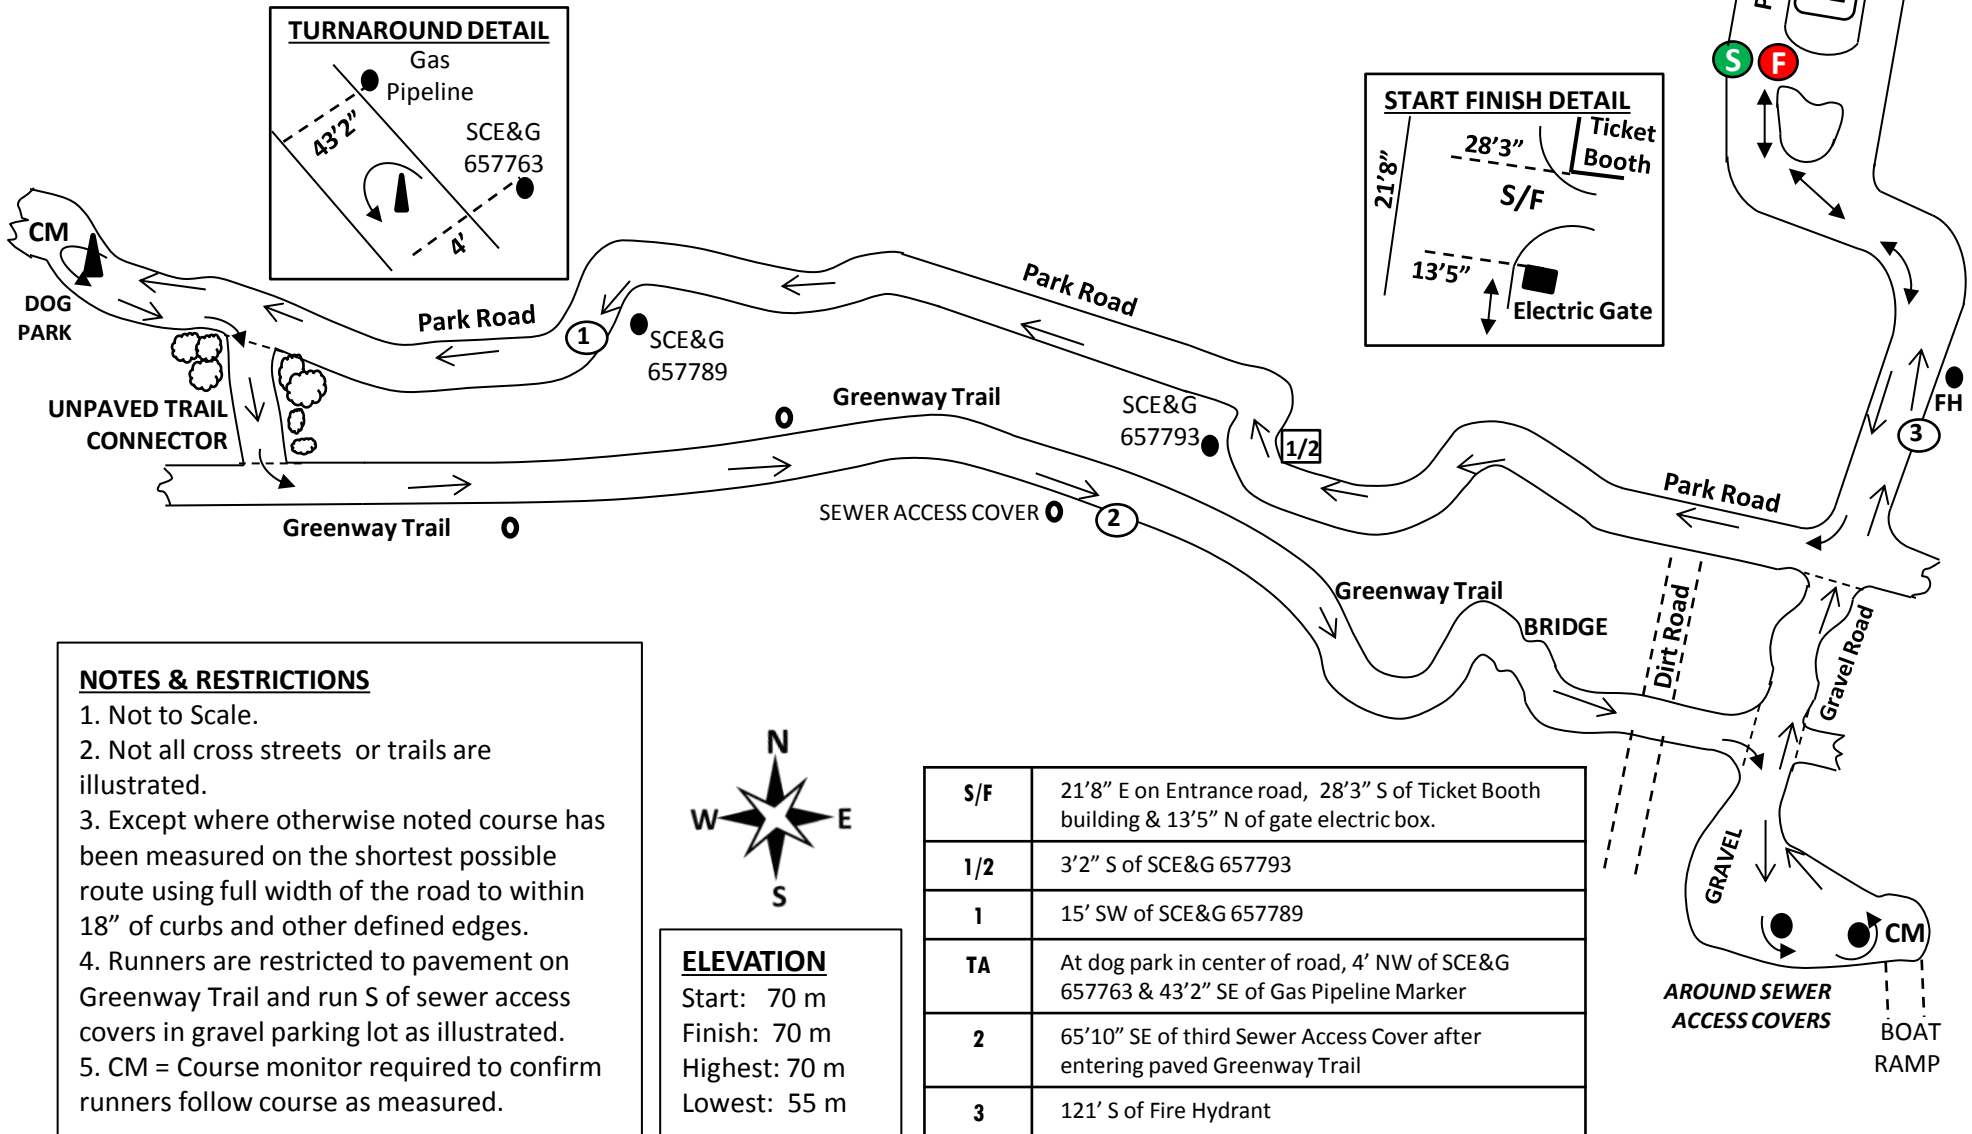

# Saluda Shoals Park 5k

Columbia, SC 29212

USATF Certificate SC16008KWL

Effective Aug. 19, 2016 to Dec. 31, 2026

Measured Aug 17, 2016 by Ken Lowden RunOnSC@yahoo.com

SALUDA SHOALS PARK EAST  
SPORTS COMPLEX

**NOTES & RESTRICTIONS**

1. Not to Scale.
2. Not all cross streets or trails are illustrated.
3. Except where otherwise noted course has been measured on the shortest possible route using full width of the road to within 18" of curbs and other defined edges.
4. Runners are restricted to pavement on Greenway Trail and run S of sewer access covers in gravel parking lot as illustrated.
5. CM = Course monitor required to confirm runners follow course as measured.

**ELEVATION**  
Start: 70 m  
Finish: 70 m  
Highest: 70 m  
Lowest: 55 m

S/F	21'8" E on Entrance road, 28'3" S of Ticket Booth building & 13'5" N of gate electric box.
1/2	3'2" S of SCE&G 657793
1	15' SW of SCE&G 657789
TA	At dog park in center of road, 4' NW of SCE&G 657763 & 43'2" SE of Gas Pipeline Marker
2	65'10" SE of third Sewer Access Cover after entering paved Greenway Trail
3	121' S of Fire Hydrant